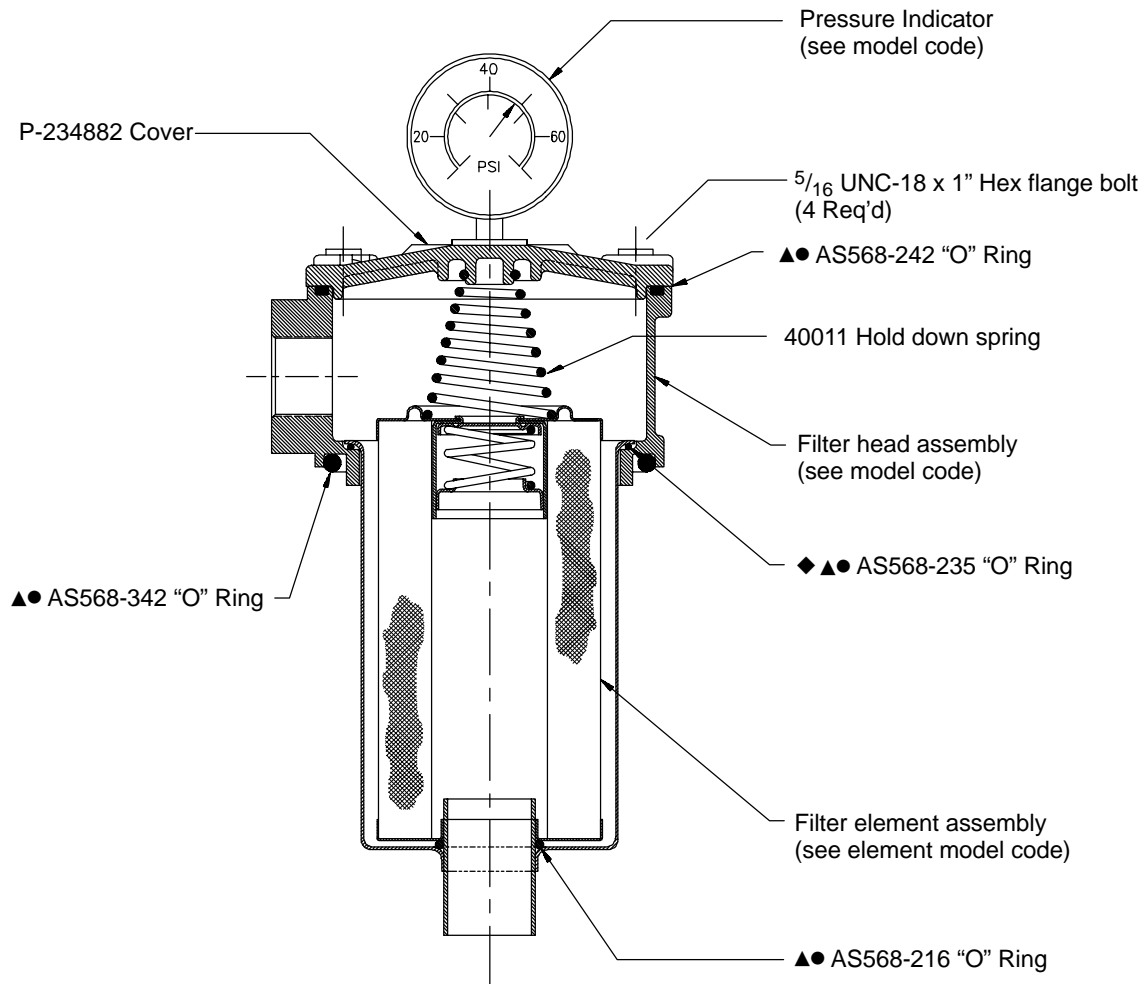

Россия +7(495)268-04-70

Казахстан +7(7172)727-132

Киргизия +996(312)96-26-47

<https://vickers.nt-rt.ru> || [vsh@nt-rt.ru](mailto:vsh@nt-rt.ru)

Bowl length mm	Element code length mm
121	130

NOTE: Bowl kits contain Buna-N seals, to order Viton seals, replace **B** in partnumber with a **V**.  
 Example:  
 From: P-234938-01**B**, for Buna.  
 To: P-234938-01**V**, for Viton.