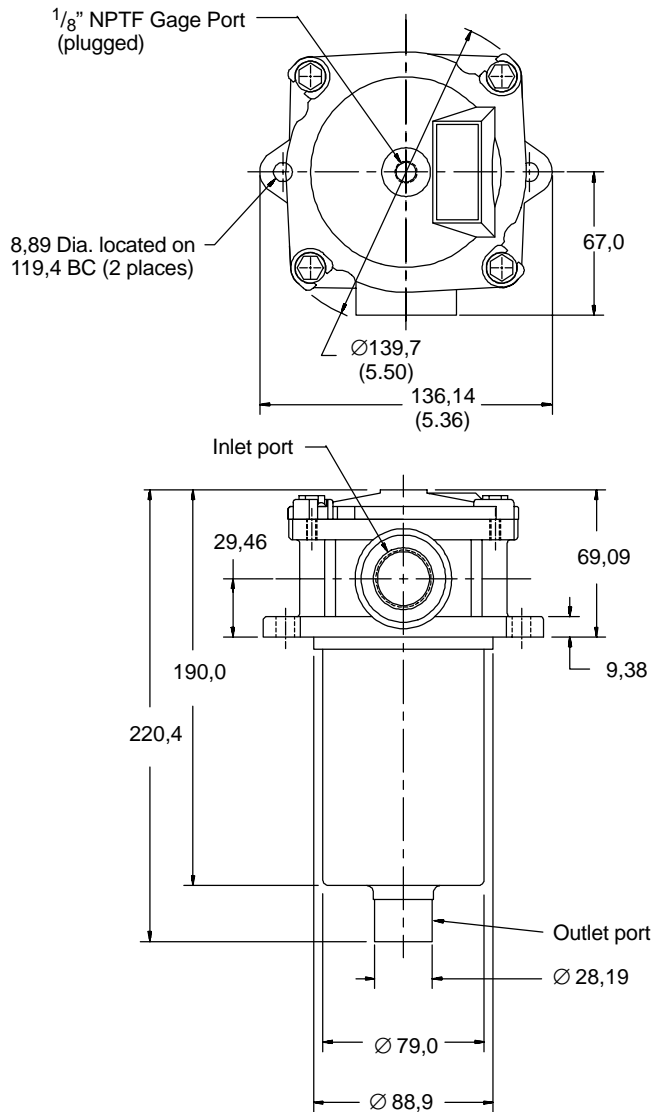

MT15 Housing Dimensions

mm

Accessories

Electrical Switch

Switch 1,2 bar Brad Harrison
Switch 1,2 bar DIN

P-234117-01
P-233051-01