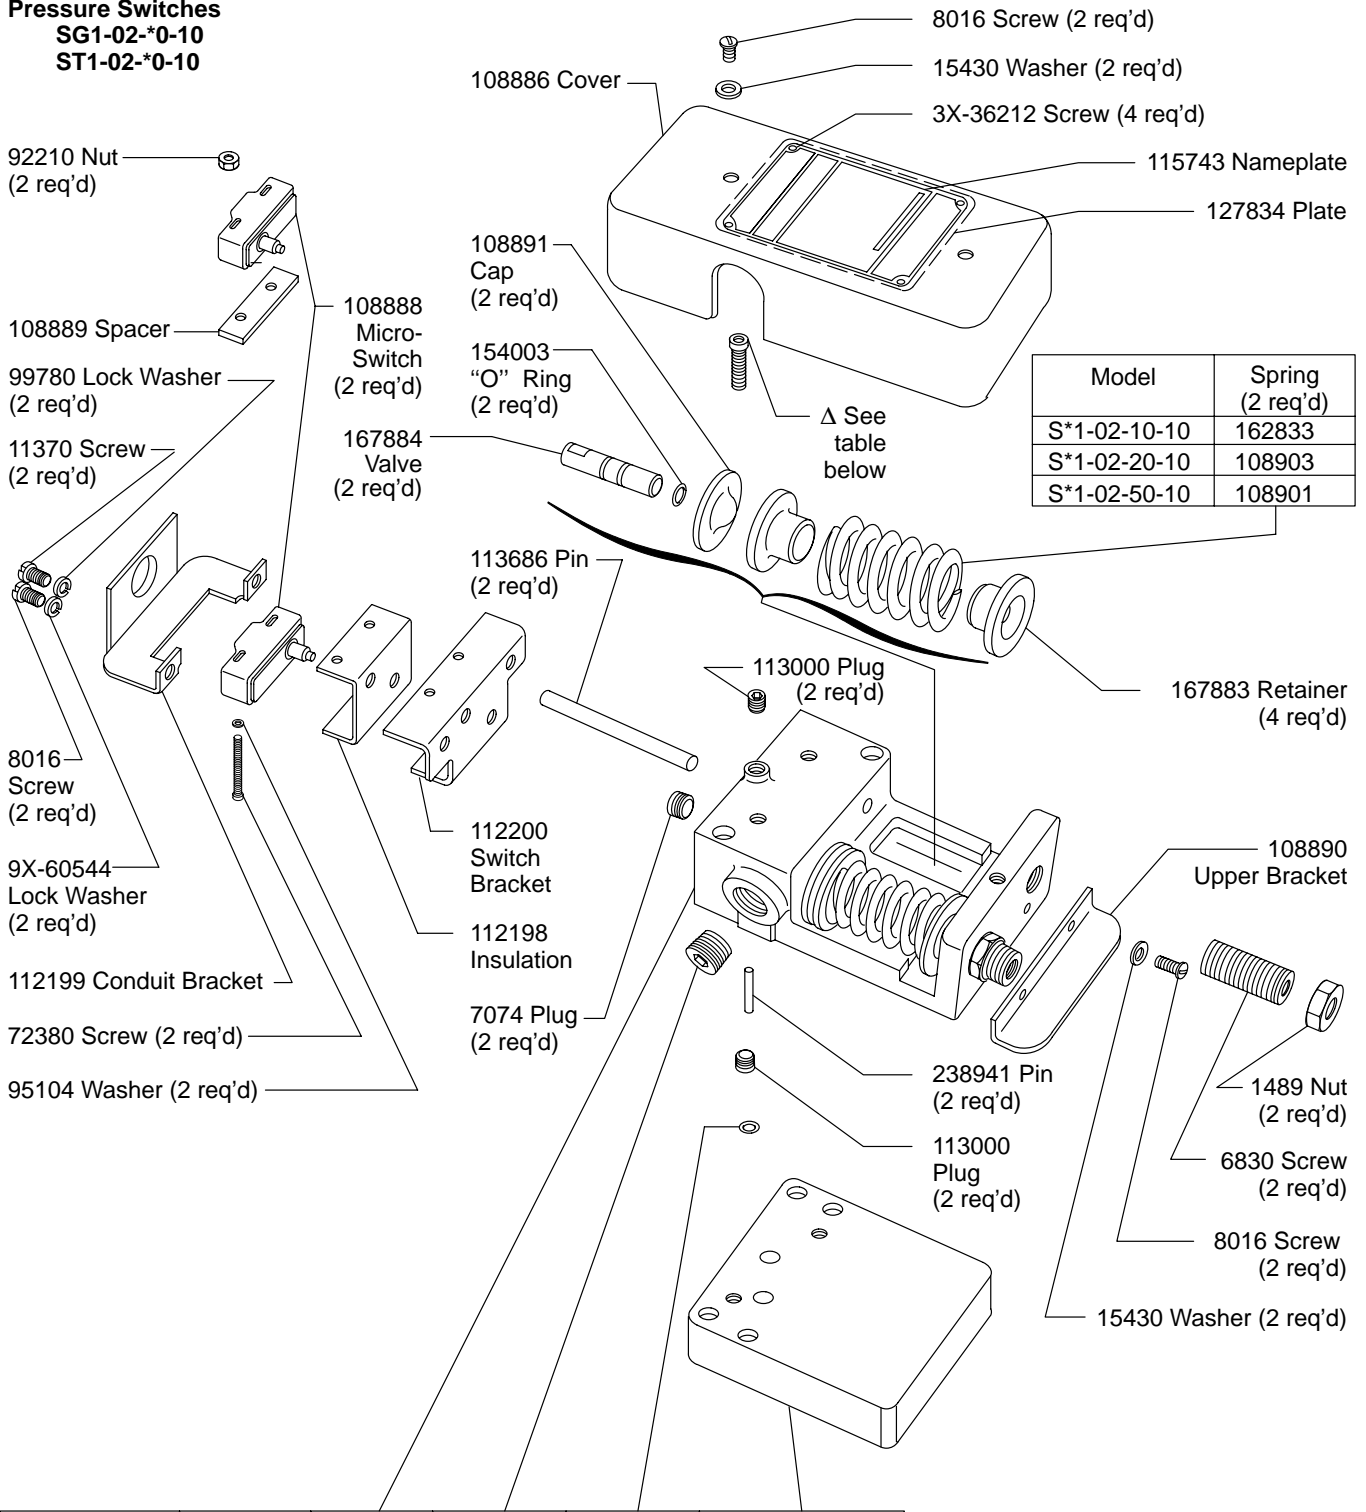

SG1-02-*-1*

ST1-02-*-1*

Revised 11/01/87

I-1603-S

Pressure Switches
SG1-02-*0-11
ST1-02-*0-11

Model	ΔScrew (2 req'd)	Body	Plug (2 req'd)	"O" Ring (2 req'd)	Sub-Plate
SG1-02-*0-11	1036	240042	7075	124582	169161
					SG1SM-02-10
ST1-02-*0-11	—	235298	—	—	183627
					SG1SM-8S-02-10

Pressure Switches
SG1-02-*0-10
ST1-02-*0-10

Model	ΔScrew (2 req'd)	Body	Plug (2 req'd)	"O" Ring (2 req'd)	Sub-Plate
SG1-02-*0-10	1036	169162	7075	124582	169161
					SG1SM-02-10
					183627
ST1-02-*0-10	—	108885	—	—	SG1SM-8S-02-10

Model Code

1 Mounting

G - Gasket mounted
T - Threaded connection

3 Pressure Range

10 - 100 - 1000 PSI
20 - 100 - 2000 PSI
50 - 500 - 5000 PSI

4 Design

10 Design
11 Design

2 Connections