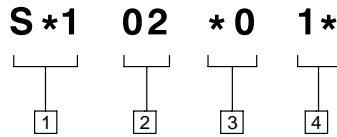

Model Code

1 Mounting

G - Gasket mounted
T - Threaded connection

3 Pressure Range

10 - 100 - 1000 PSI
20 - 100 - 2000 PSI
50 - 500 - 5000 PSI

4 Design

10 Design
11 Design

2 Connections

1/4 Inch connections

Алматы (7273)495-231
Ангарск (3955)60-70-56
Архангельск (8182)63-90-72
Астрахань (8512)99-46-04
Барнаул (3852)73-04-60
Белгород (4722)40-23-64
Благовещенск (4162)22-76-07
Брянск (4832)59-03-52
Владивосток (423)249-28-31
Владикавказ (8672)28-90-48
Владимир (4922)49-43-18
Волгоград (844)278-03-48
Вологда (8172)26-41-59
Воронеж (473)204-51-73
Екатеринбург (343)384-55-89

Иваново (4932)77-34-06
Ижевск (3412)26-03-58
Иркутск (395)279-98-46
Казань (843)206-01-48
Калининград (4012)72-03-81
Калуга (4842)92-23-67
Кемерово (3842)65-04-62
Киров (8332)68-02-04
Коломна (4966)23-41-49
Кострома (4942)77-07-48
Краснодар (861)203-40-90
Красноярск (391)204-63-61
Курск (4712)77-13-04
Курган (3522)50-90-47
Липецк (4742)52-20-81

Магнитогорск (3519)55-03-13
Москва (495)268-04-70
Мурманск (8152)59-64-93
Набережные Челны (8552)20-53-41
Нижний Новгород (831)429-08-12
Новокузнецк (3843)20-46-81
Ноябрьск (3496)41-32-12
Новосибирск (383)227-86-73
Омск (3812)21-46-40
Орел (4862)44-53-42
Оренбург (3532)37-68-04
Пенза (8412)22-31-16
Петрозаводск (8142)55-98-37
Псков (8112)59-10-37
Пермь (342)205-81-47

Ростов-на-Дону (863)308-18-15
Рязань (4912)46-61-64
Самара (846)206-03-16
Санкт-Петербург (812)309-46-40
Саратов (845)249-38-78
Севастополь (8692)22-31-93
Саранск (8342)22-96-24
Симферополь (3652)67-13-56
Смоленск (4812)29-41-54
Сочи (862)225-72-31
Ставрополь (8652)20-65-13
Сургут (3462)77-98-35
Сыктывкар (8212)25-95-17
Тамбов (4752)50-40-97
Тверь (4822)63-31-35

Тольятти (8482)63-91-07
Томск (3822)98-41-53
Тула (4872)33-79-87
Тюмень (3452)66-21-18
Ульяновск (8422)24-23-59
Улан-Удэ (3012)59-97-51
Уфа (347)229-48-12
Хабаровск (4212)92-98-04
Чебоксары (8352)28-53-07
Челябинск (351)202-03-61
Череповец (8202)49-02-64
Чита (3022)38-34-83
Якутск (4112)23-90-97
Ярославль (4852)69-52-93

Россия +7(495)268-04-70

Казахстан +7(7172)727-132

Киргизия +996(312)96-26-47