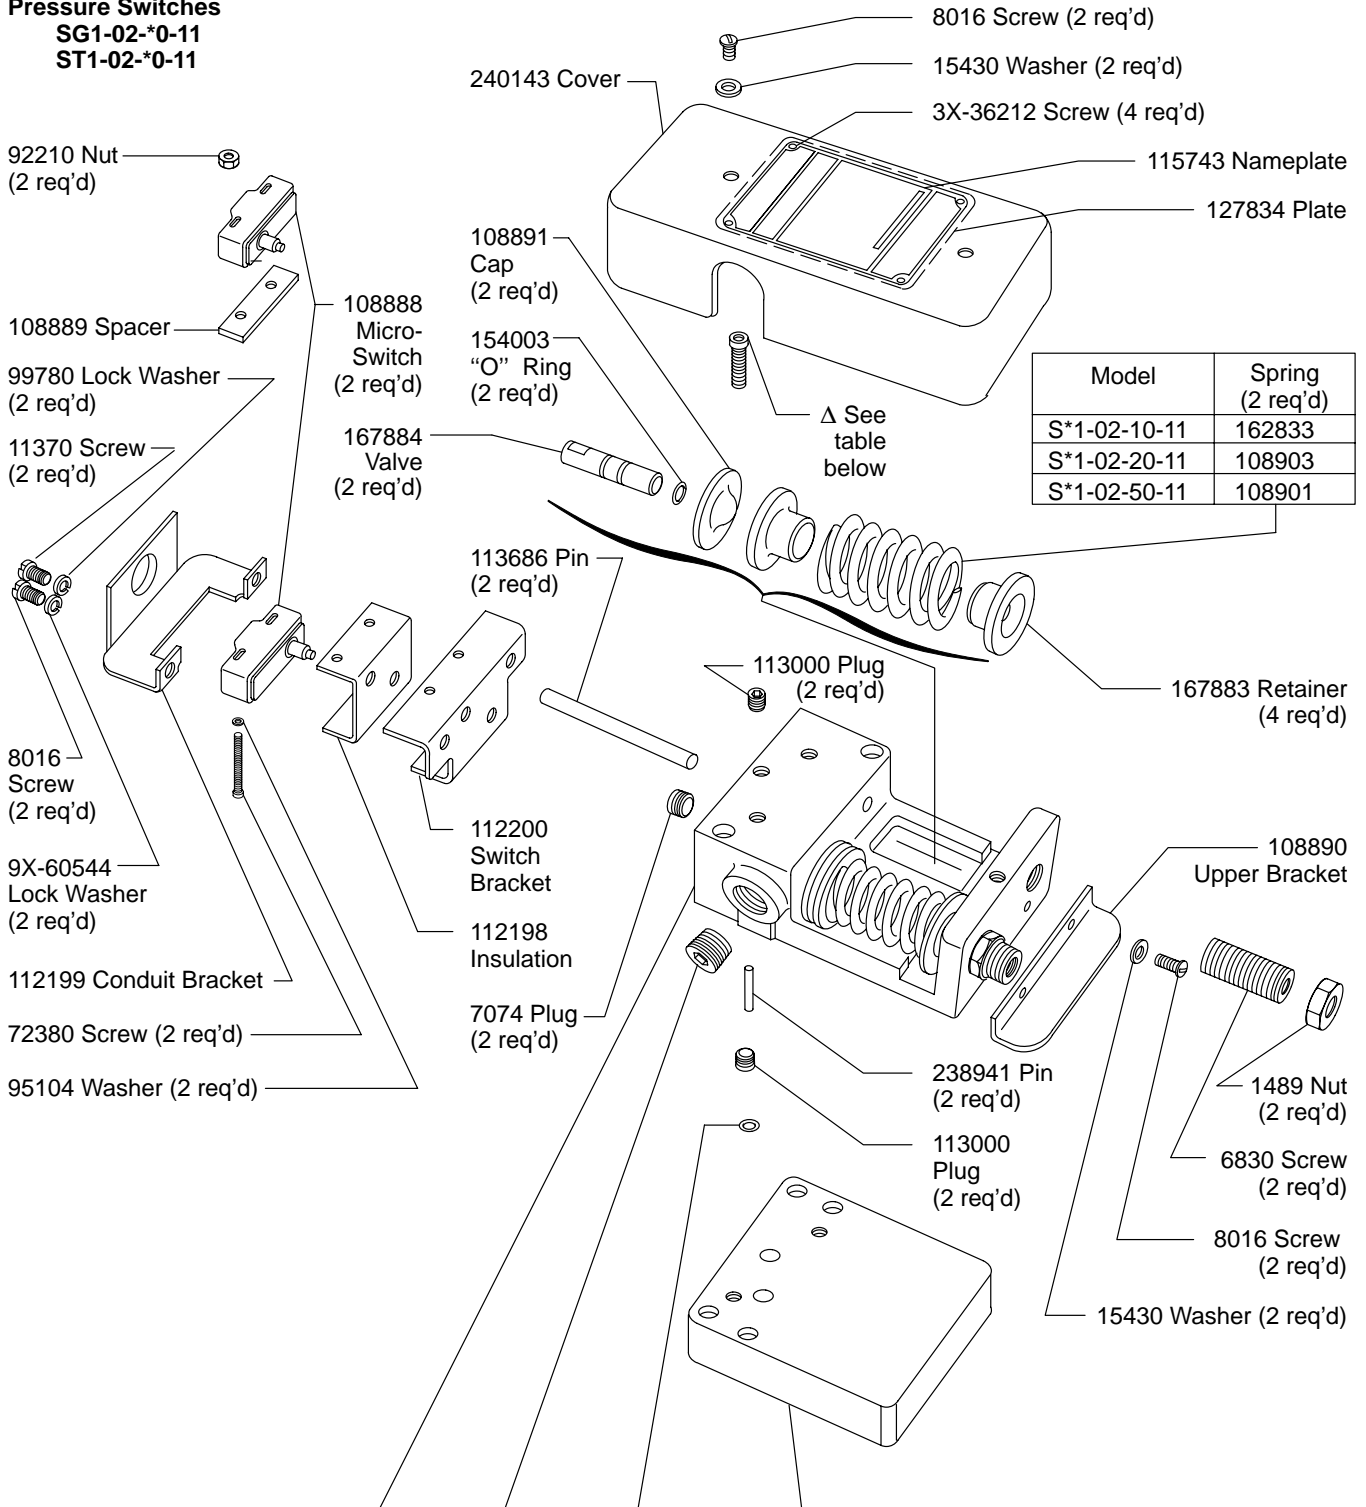

SG1-02-*-1*

ST1-02-*-1*

Revised 11/01/87

I-1603-S

Pressure Switches
SG1-02-*0-11
ST1-02-*0-11

Model	ΔScrew (2 req'd)	Body	Plug (2 req'd)	"O" Ring (2 req'd)	Sub-Plate
SG1-02-*0-11	1036	240042	7075	124582	169161
					SG1SM-02-10
ST1-02-*0-11	—	235298	—	—	183627
					SG1SM-8S-02-10

Pressure Switches
SG1-02-*0-10
ST1-02-*0-10

Model	ΔScrew (2 req'd)	Body	Plug (2 req'd)	"O" Ring (2 req'd)	Sub-Plate
SG1-02-*0-10	1036	169162	7075	124582	169161
					SG1SM-02-10
					183627
ST1-02-*0-10	—	108885	—	—	SG1SM-8S-02-10

Model Code

1 Mounting

G - Gasket mounted
T - Threaded connection

3 Pressure Range

10 - 100 - 1000 PSI
20 - 100 - 2000 PSI
50 - 500 - 5000 PSI

4 Design

10 Design
11 Design

2 Connections